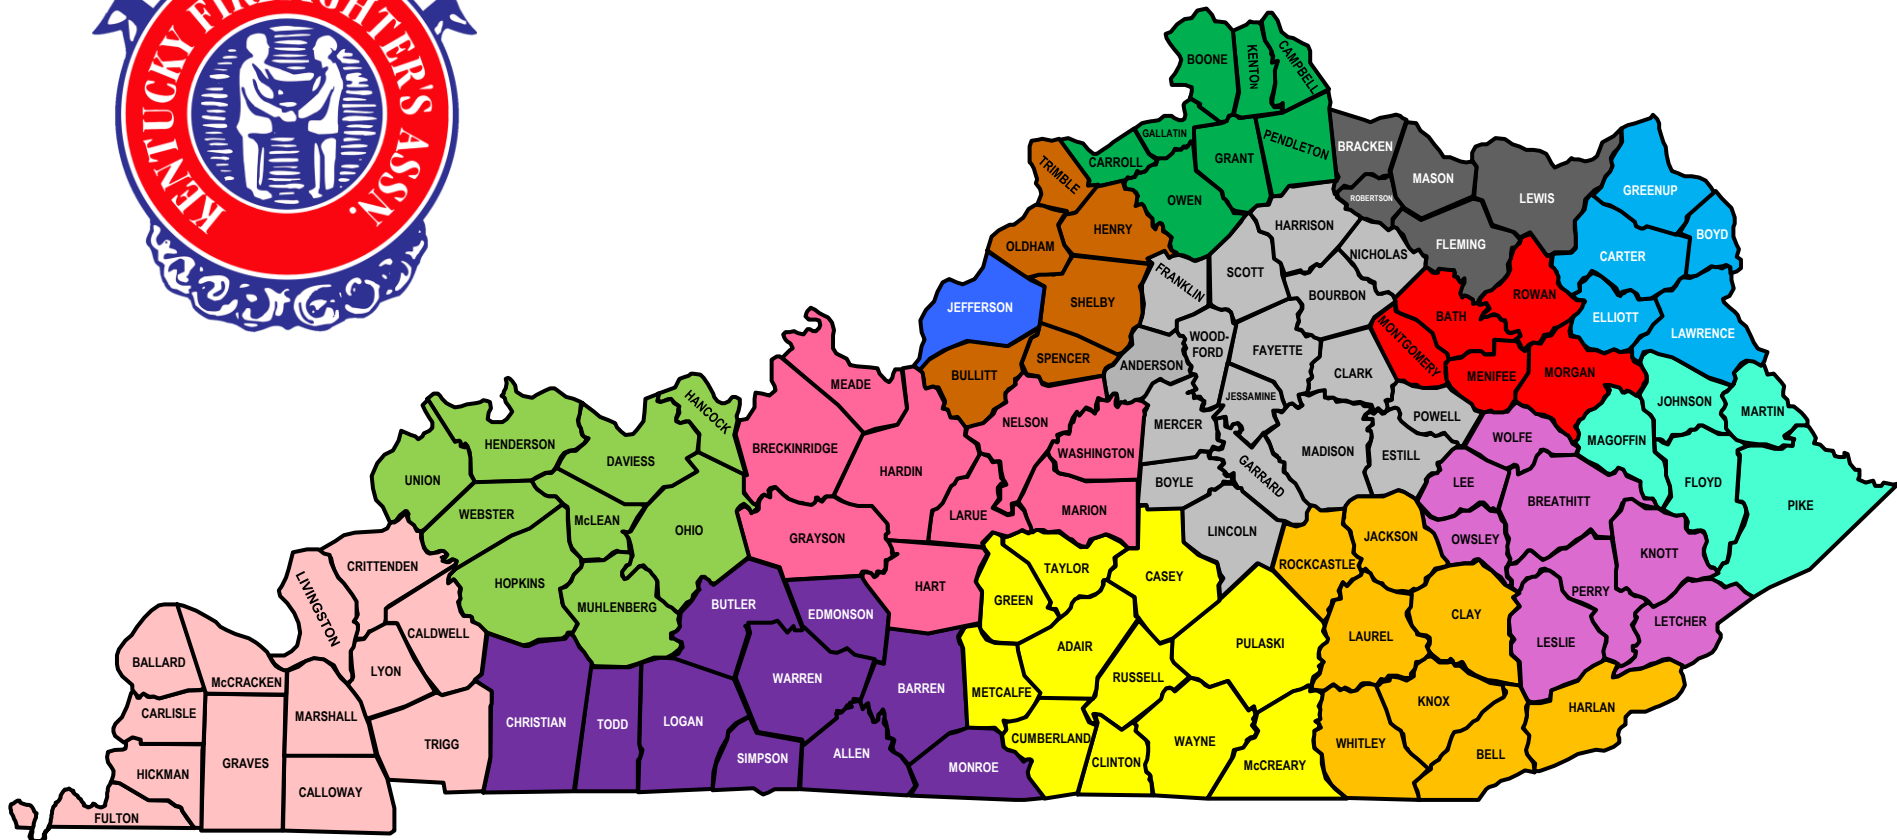

KFA Regional Associations

- | | | | | |
|---|--|--|---|---|
| <ul style="list-style-type: none"> □ Jackson Purchase Firefighters Association ■ South Central Kentucky Firefighters Association ■ Eastern Kentucky Firefighters Association | <ul style="list-style-type: none"> ■ Green River Firefighters Association ■ Dixie Firefighters Association ■ Lake Cumberland Firefighters Association | <ul style="list-style-type: none"> ■ Big Sandy Firefighters Association ■ Mountain Firefighters Association ■ Daniel Boone Firefighters Association | <ul style="list-style-type: none"> ■ Bluegrass Emergency Services Association ■ Northern Kentucky Firefighters Association ■ Central Kentucky Firefighters Association | <ul style="list-style-type: none"> ■ Jefferson County Firefighters Association ■ Buffalo Trace Firefighters Association ■ Southeastern Kentucky Firefighters Association |
|---|--|--|---|---|